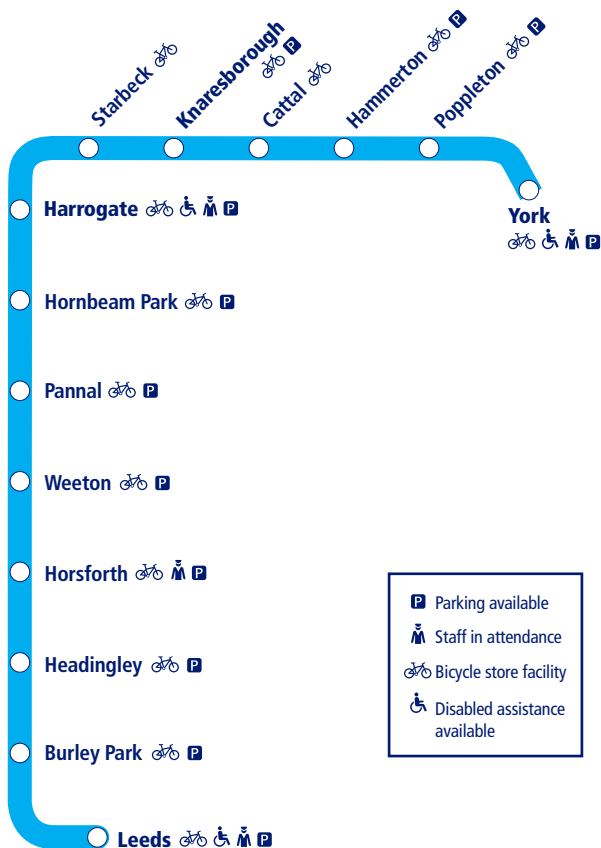

Train times

29

10 December 2023 –
1 June 2024

York to Harrogate and Leeds (Harrogate Line)

NORTHERN

Go do your thing

This timetable shows the Northern train service between **Leeds and Knaresborough** and between **Leeds and York via Harrogate**. Other trains also run between **Leeds and York** via other routes.

How to read this timetable

Look down the left hand column for your departure station. Read across until you find a suitable departure time. Read down the column to find the arrival time at your destination. Through services are shown in bold type (this means you won't have to change trains). Connecting services are shown in light type. If you travel on a connecting service, change at the next station shown in bold or if you arrive on a connecting service, change at the last station shown in bold, unless a footnote advises otherwise.

Minimum connection times

All stations have a minimum connection time of 5 minutes unless stated. Leeds 10 minutes and York 8 minutes.

Community Rail Partnerships and community groups

We support a number of active community rail partnerships (CRPs) across our network. CRPs bring together local communities and the rail industry to deliver benefits to both, and encourage use of the lines they represent.

TrainTracker™

For up to date travel information and live departures direct to your mobile, text your station **name** or **location code** to **8 49 50**.

Customers with disabilities or restricted mobility are encouraged to contact our **Customer Experience Centre** who will book assistance for you.