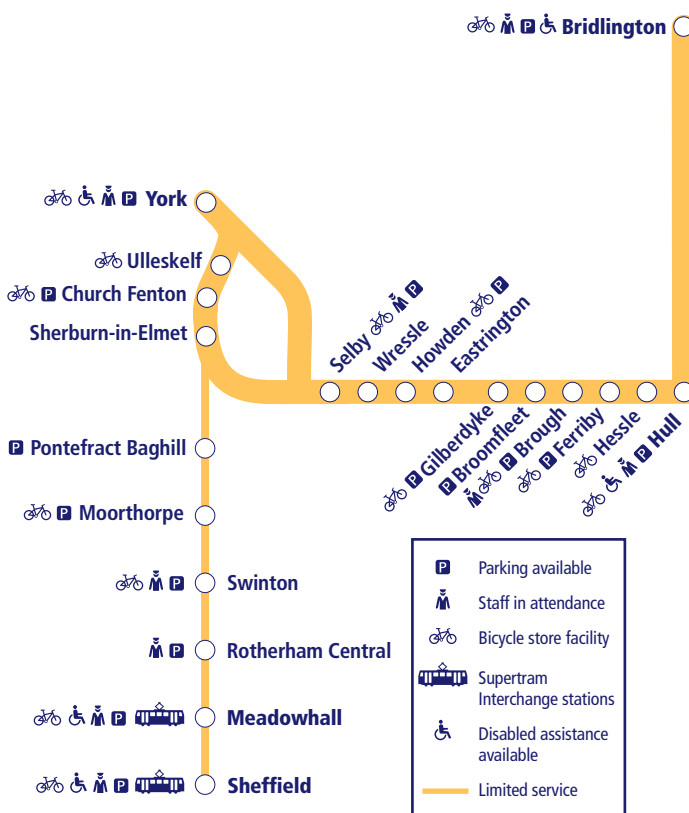

Train times

2 June – 14 December 2024

34

York to Selby and Hull and York to Sheffield via Pontefract Baghill

This timetable shows a summary of Northern services between **York and Hull/ Bridlington**. Other trains also run between **Selby and Hull**.

The local train service between **York and Sheffield via Pontefract** is shown in a separate table within this leaflet.

Other trains also run between **York and Sheffield, via Leeds or Doncaster**.

How to read this timetable

Look down the left hand column for your departure station. Read across until you find a suitable departure time. Read down the column to find the arrival time at your destination. Through services are shown in bold type (this means you won't have to change trains). Connecting services are shown in light type. If you travel on a connecting service, change at the next station shown in bold or if you arrive on a connecting service, change at the last station shown in bold, unless a footnote advises otherwise.

TrainTracker™

For up to date travel information and live departures direct to your mobile, text your station **name** or **location code** to **8 49 50**.

Customers with disabilities or restricted mobility are encouraged to contact our **Customer Experience Centre** who will book assistance for you.