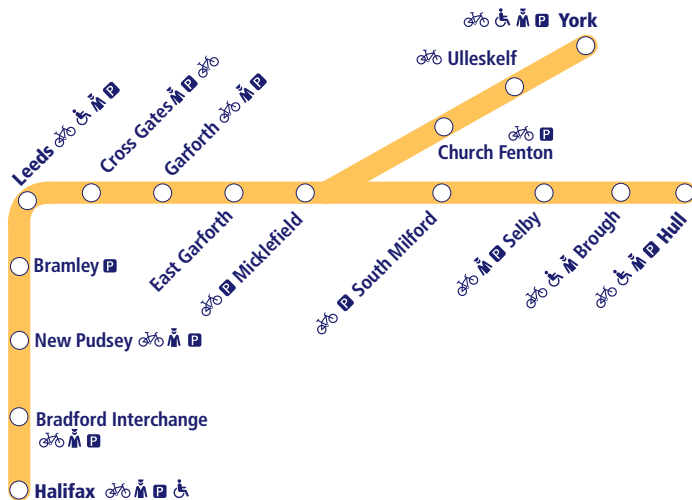

Train times

2 June – 14 December 2024

35

Halifax to Hull and Leeds to York

- Parking available
- Staff in attendance
- Bicycle store facility
- Disabled assistance available

This timetable shows a summary of local stopping services between **Halifax and Hull** and stopping services between **York, Selby and Leeds**.

How to read this timetable

Look down the left hand column for your departure station. Read across until you find a suitable departure time. Read down the column to find the arrival time at your destination. Through services are shown in bold type (this means you won't have to change trains). Connecting services are shown in light type. If you travel on a connecting service, change at the next station shown in bold or if you arrive on a connecting service, change at the last station shown in bold, unless a footnote advises otherwise.