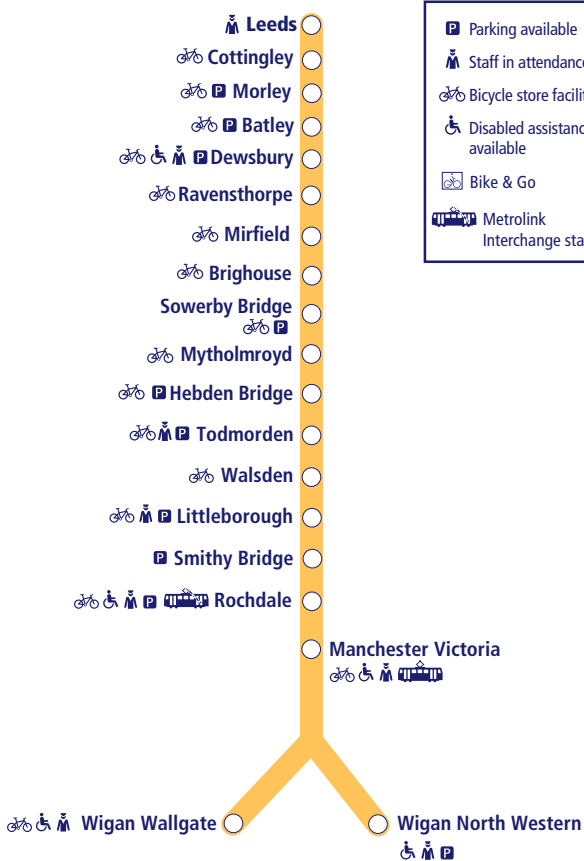

# Train times

## Leeds to Manchester Victoria via Brighouse

This timetable shows all Northern services between **Leeds** and **Manchester** via **Dewsbury** and **Brighouse**.

No Northern services on Sundays.