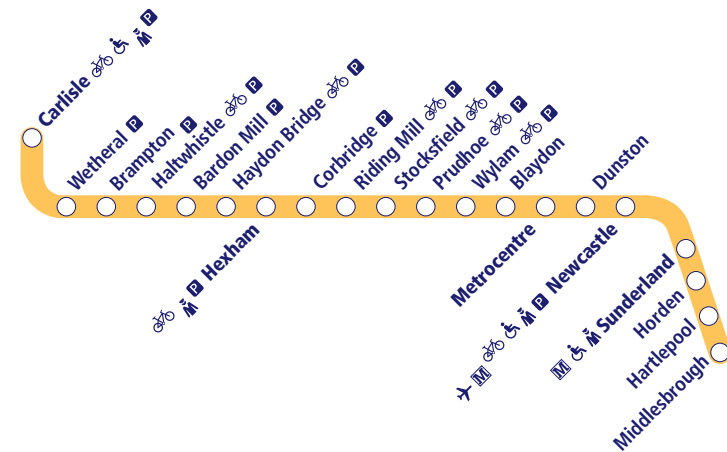

Train times

2 June – 6 October 2024

4

Sunderland and Newcastle to Hexham and Carlisle

- Parking available
- Staff in attendance
- Bicycle store facility
- Metro Interchange stations
- Disabled assistance available
- Airport link

This timetable shows all train services between **Newcastle, Hexham and Carlisle**.

How to read this timetable

Look down the left hand column for your departure station. Read across until you find a suitable departure time. Read down the column to find the arrival time at your destination. Through services are shown in bold type (this means you won't have to change trains). Connecting services are shown in light type. If you travel on a connecting service, change at the next station shown in bold or if you arrive on a connecting service, change at the last station shown in bold, unless a footnote advises otherwise.