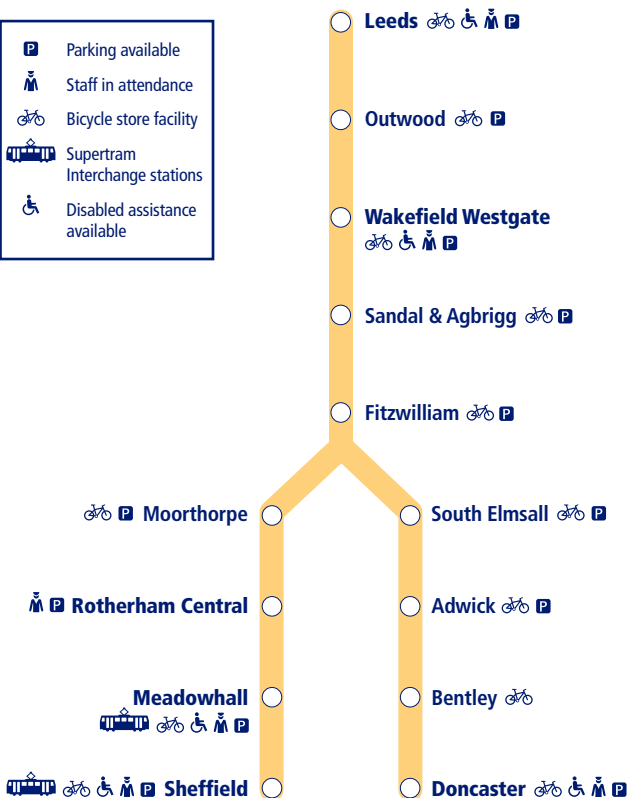

Train times

2 June – 14 December 2024

42

Leeds to Sheffield and Doncaster (Wakefield Line)

	Parking available
	Staff in attendance
	Bicycle store facility
	Supertram Interchange stations
	Disabled assistance available

NORTHERN

Go do your thing

This timetable shows all Northern train services between **Leeds and Sheffield via Moorthorpe**.

How to read this timetable

Look down the left hand column for your departure station. Read across until you find a suitable departure time. Read down the column to find the arrival time at your destination. Through services are shown in bold type (this means you won't have to change trains). Connecting services are shown in light type. If you travel on a connecting service, change at the next station shown in bold or if you arrive on a connecting service, change at the last station shown in bold, unless a footnote advises otherwise.

Minimum connection times

All stations have a minimum connection time of 5 minutes unless stated. Leeds 10 minutes, Wakefield Westgate 7 minutes, Doncaster 7 minutes and Sheffield 7 minutes.

Community Rail Partnerships and community groups

TrainTracker™

For up to date travel information and live departures direct to your mobile, text your station **name** or **location code** to **8 49 50**.

Customers with disabilities or restricted mobility are encouraged to contact our **Customer Experience Centre** who will book assistance for you.