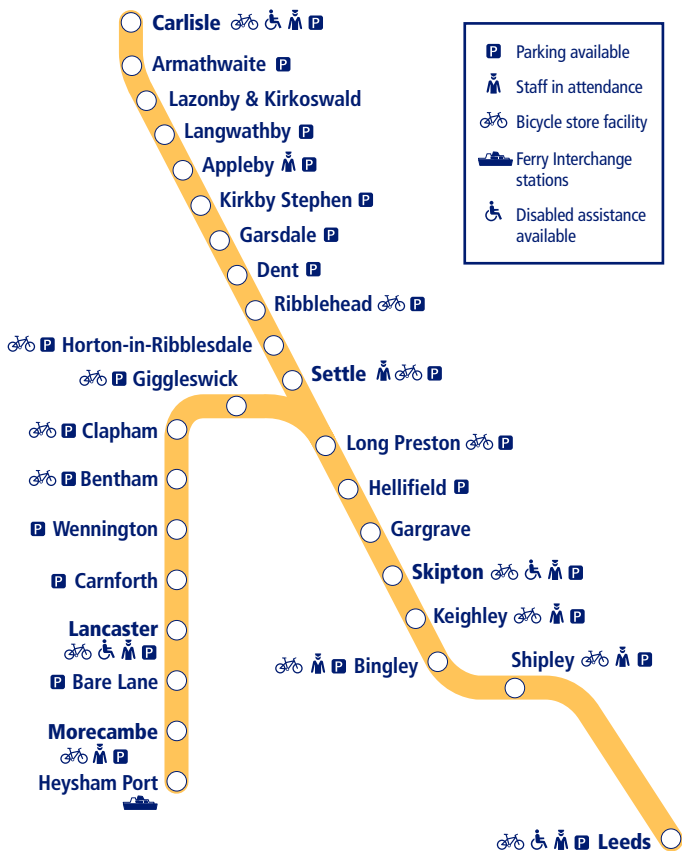

Train times

2 June – 14 December 2024

7

Leeds to Carlisle Leeds to Morecambe/ Heysham Port

NORTHERN

Go do your thing

This timetable is a summary of our train services between **Leeds** and **Carlisle** and between **Leeds** and **Morecambe/Heysham Port**. Other trains also run between **Leeds** and **Skipton**.

How to read this timetable

Look down the left hand column for your departure station. Read across until you find a suitable departure time. Read down the column to find the arrival time at your destination. Through services are shown in bold type (this means you won't have to change trains). Connecting services are shown in light type. If you travel on a connecting service, change at the next station shown in bold or if you arrive on a connecting service, change at the last station shown in bold, unless a footnote advises otherwise.