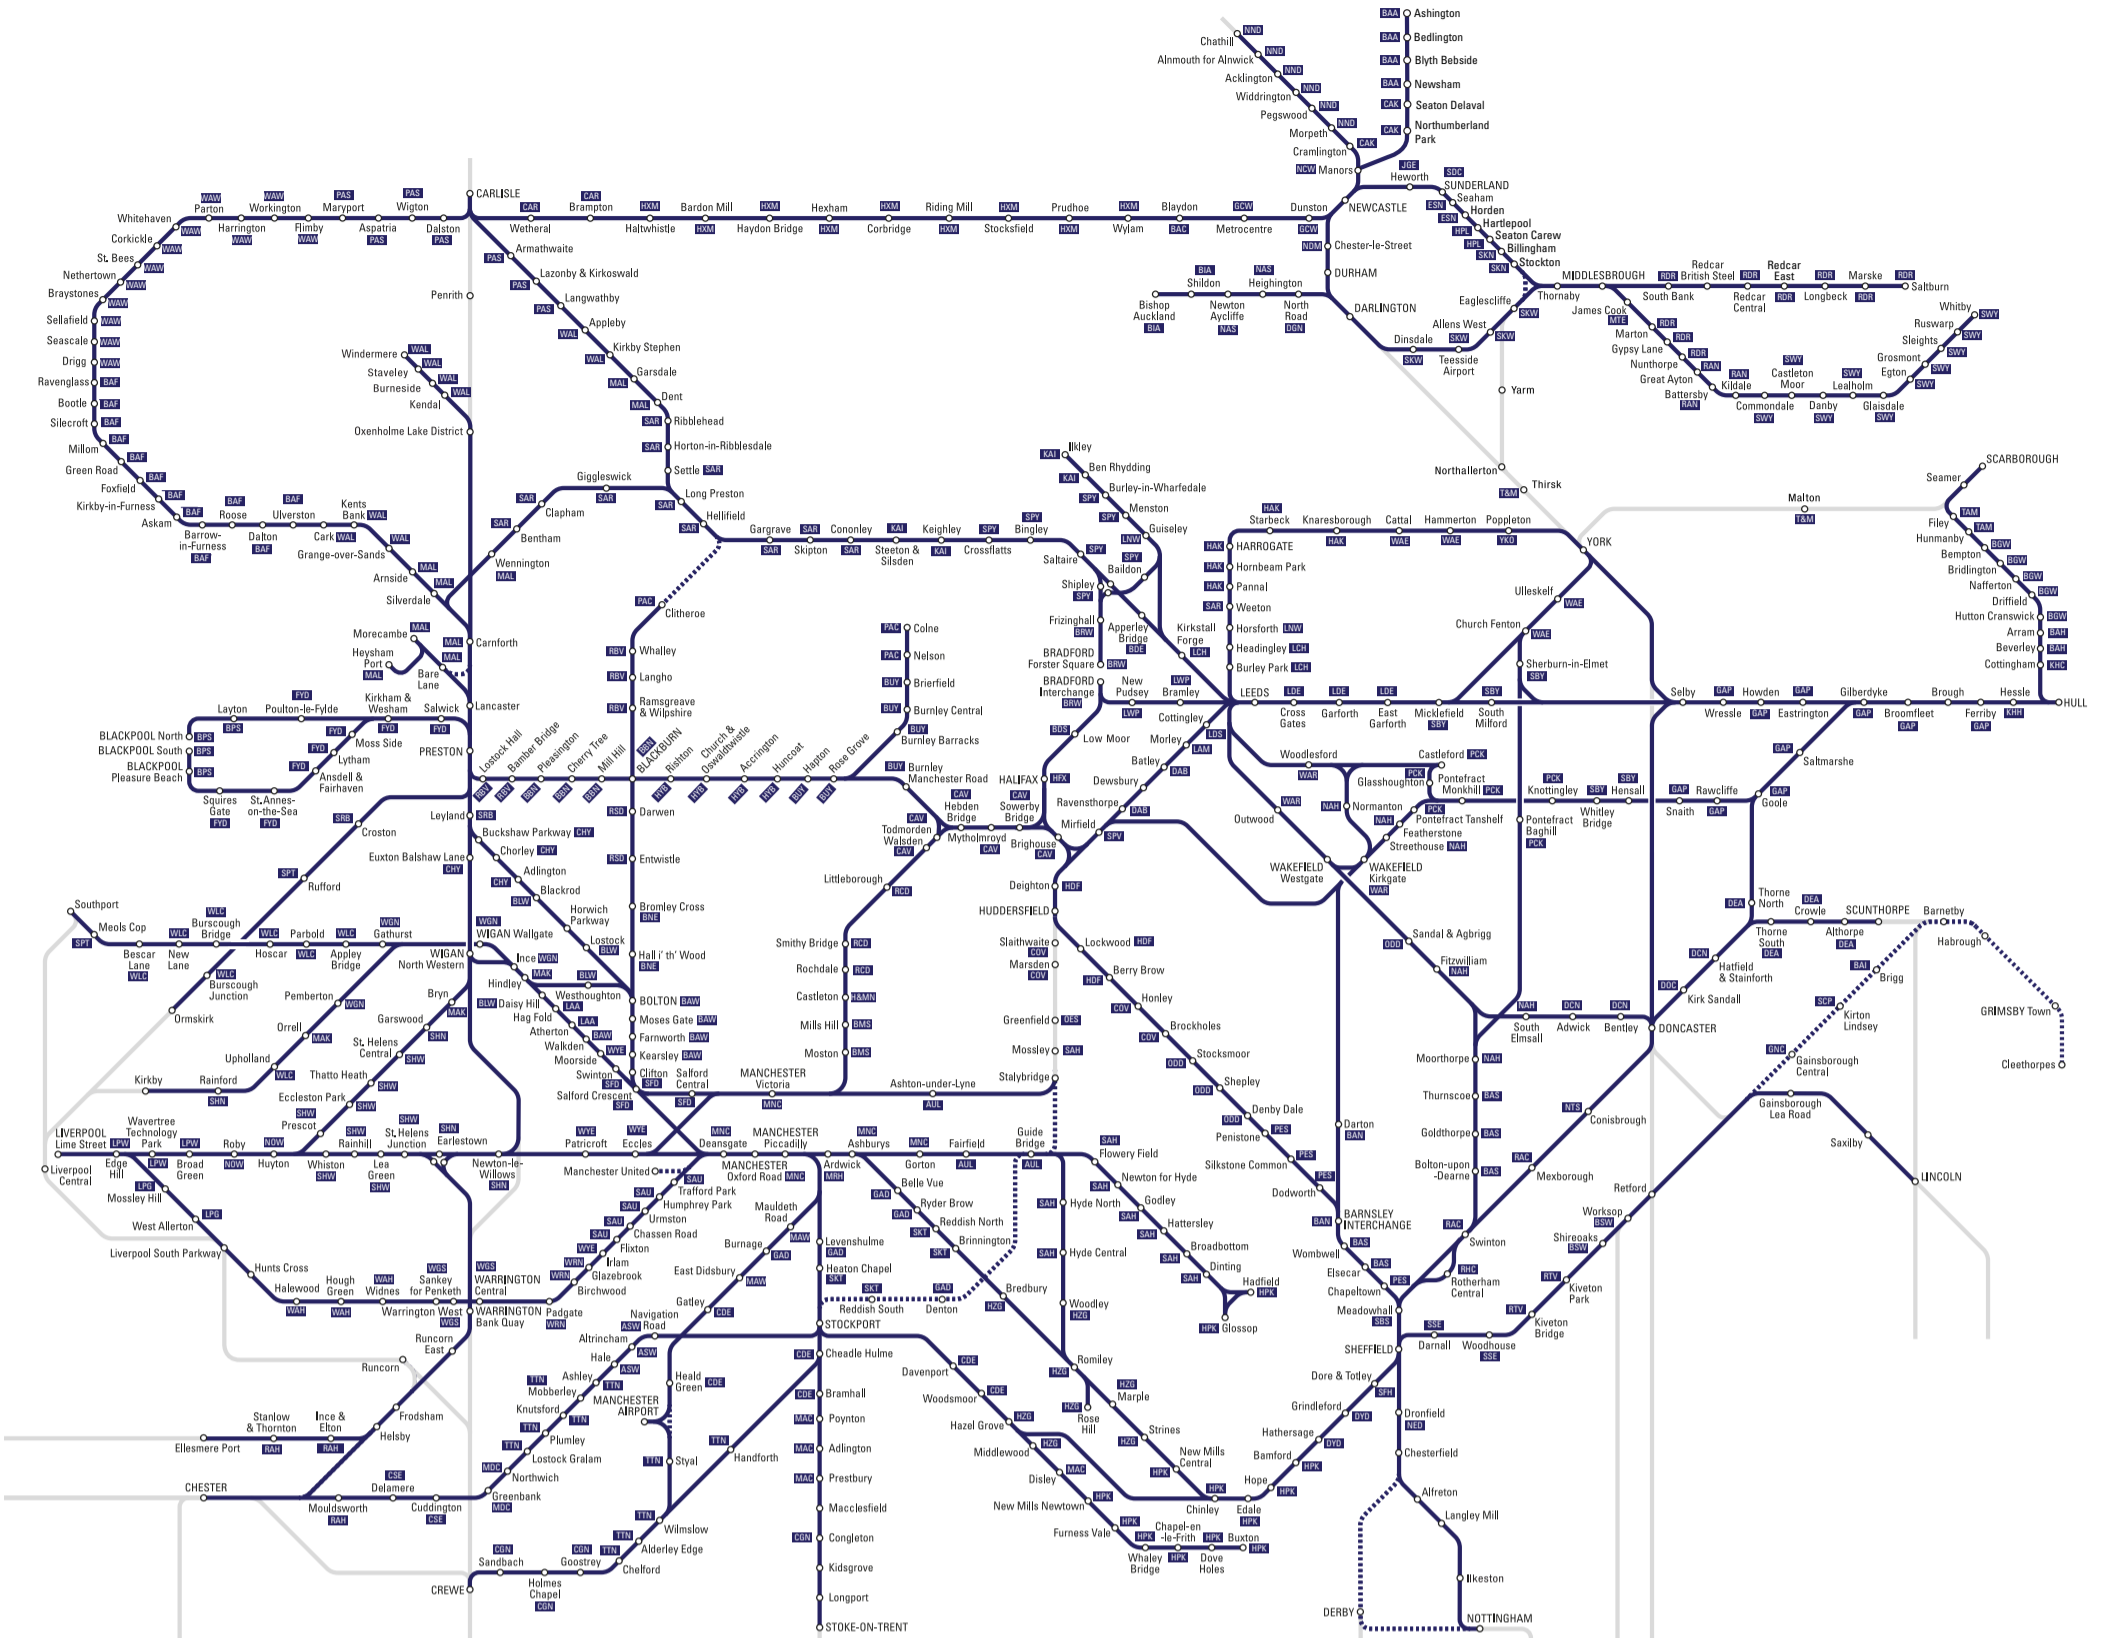

MP Constituencies for Northern stations

Code	2024 Parliamentary Constituency
ASW	Altrincham and Sale West
AUL	Ashton-under-Lyne
BAA	Blyth and Ashington
BAC	Blaydon and Consett
BAF	Barrow and Furness
BAH	Beverley and Holderness
BAI	Brigg and Immingham
BAN	Barnsley North
BAS	Barnsley South
BAW	Bolton South and Walkden
BBN	Blackburn
BDE	Bradford East
BDS	Bradford South
BGW	Bridlington and The Wolds
BIA	Bishop Auckland
BLW	Bolton West
BMS	Blackley and Middleton South
BNE	Bolton North East
BPS	Blackpool South
BRW	Bradford West
BSW	Bassetlaw
BUY	Burnley
CAK	Cramlington and Killingworth
CAR	Carlisle
CAS	Heywood and Middleton North
CAV	Calder Valley
CDE	Cheadle
CGN	Colne Valley
CHY	Chorley
CNG	Congleton
CSE	Chester South and Eddisbury
DAB	Dewsbury and Batley
DCN	Doncaster North
DEA	Doncaster East and the Isle of Axholme
DGN	Darlington
DOC	Doncaster Central
DYD	Derbyshire Dales
EPB	Ellesmere Port and Bromborough
ESN	Easington
FYD	Fylde
GAD	Gorton and Denton
GAP	Goole and Pocklington
GCW	Gateshead Central and Whickham
GNC	Gainsborough
HAK	Harrogate and Knaresborough
HDF	Huddersfield
HFX	Halifax
HPK	High Peak
HPL	Hartlepool
HXM	Hexham
HYB	Hyndburn
HZG	Hazel Grove
JGE	Jarrow and Gateshead East
KAI	Keighley and Ilkley
KHC	Kingston upon Hull North and Cottingham
KHH	Kingston upon Hull West and Haltemprice
LAA	Leigh and Atherton
LAM	Leeds South West and Morley
LCH	Leeds Central and Headingley
LDE	Leeds East
LDS	Leeds South
LNW	Leeds North West
LPG	Liverpool Garston
LPW	Liverpool Wavertree
LWP	Leeds West and Pudsey
MAC	Macclesfield