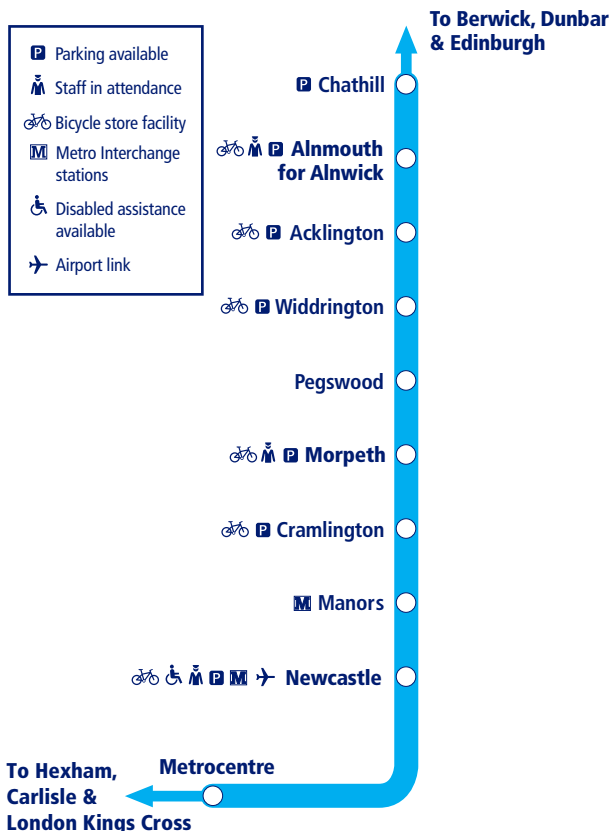

# Train times

15 December 2024 –  
17 May 2025

1

## Alnmouth and Morpeth to Newcastle and Metrocentre

- Parking available
- Staff in attendance
- Bicycle store facility
- Metro Interchange stations
- Disabled assistance available
- Airport link

NORTHERN