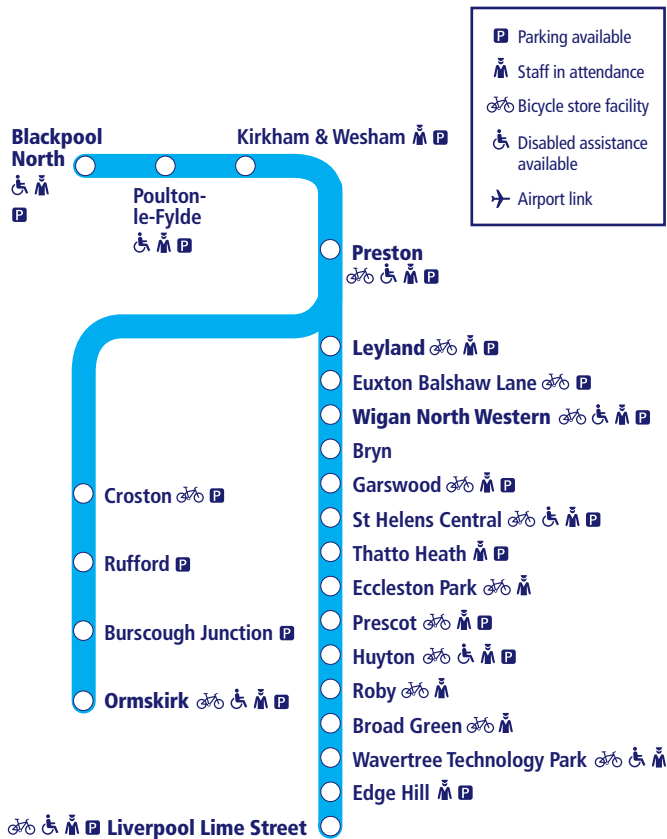

Train times

10

15 December 2024 –
17 May 2025

Liverpool to Blackpool North and Preston to Ormskirk

This timetable shows Northern train services between **Blackpool, Preston, Wigan and Liverpool** and the complete train service between **Preston and Ormskirk**. Other trains run between **Preston and Wigan**.

How to read this timetable

Look down the left hand column for your departure station. Read across until you find a suitable departure time. Read down the column to find the arrival time at your destination. Through services are shown in bold type (this means you won't have to change trains). Connecting services are shown in light type. If you travel on a connecting service, change at the next station shown in bold or if you arrive on a connecting service, change at the last station shown in bold, unless a footnote advises otherwise.

Minimum connection times

All stations have a minimum connection time of 5 minutes unless stated. Liverpool Lime Street and Liverpool Central 10 minutes, Liverpool South Parkway 7 minutes.

Community Rail Partnerships and community groups

TrainTracker™

For up to date travel information and live departures direct to your mobile, text your station **name** or **location code** to **8 49 50**.

Customers with disabilities or restricted mobility are encouraged to contact our **Customer Experience Centre** who will book assistance for you.