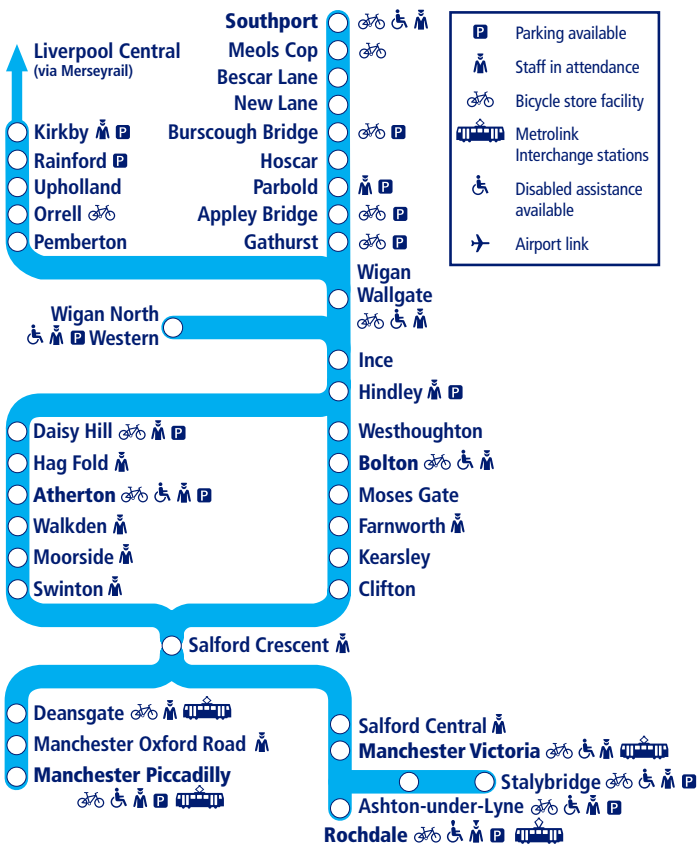

# Train times

## Manchester to Southport and Kirkby

NORTHERN

Go do your thing

This timetable is a summary of train services between **Southport/Kirkby** and **Manchester/Stalybridge**.

Other services run between **Bolton and Manchester** (Timetable 11), and **Manchester Piccadilly and Manchester Airport**.

## How to read this timetable

Look down the left hand column for your departure station. Read across until you find a suitable departure time. Read down the column to find the arrival time at your destination. Through services are shown in bold type (this means you won't have to change trains). Connecting services are shown in light type. If you travel on a connecting service, change at the next station shown in bold or if you arrive on a connecting service, change at the last station shown in bold, unless a footnote advises otherwise.