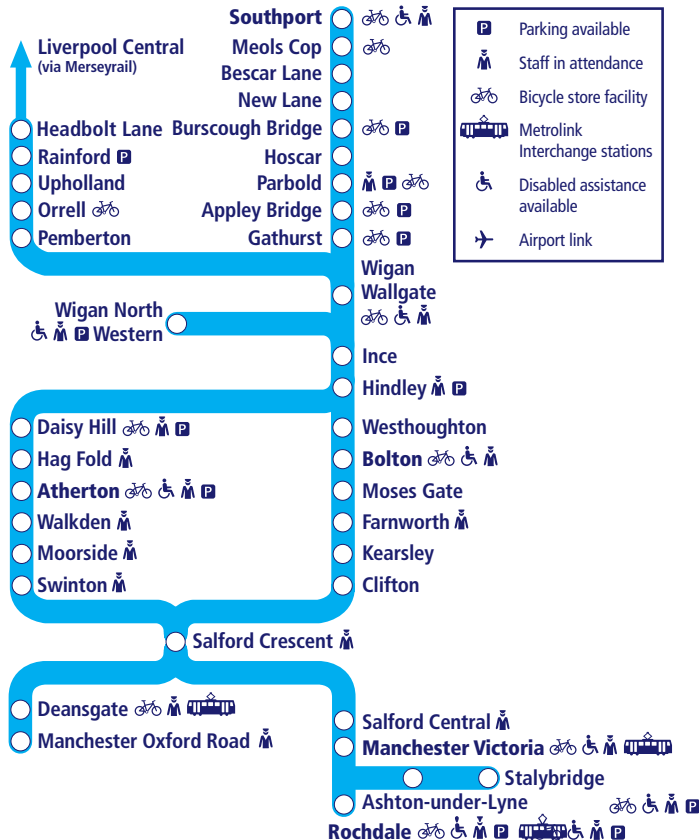

Train times

14

15 December 2024 –
17 May 2025

Manchester to Southport and Headbolt Lane

This timetable is a summary of train services between **Southport/Headbolt Lane** and **Manchester/Stalybridge**. Other services run between **Bolton and Manchester** (Timetable 11), and **Manchester Piccadilly and Manchester Airport**.

How to read this timetable

Look down the left hand column for your departure station. Read across until you find a suitable departure time. Read down the column to find the arrival time at your destination. Through services are shown in bold type (this means you won't have to change trains). Connecting services are shown in light type. If you travel on a connecting service, change at the next station shown in bold or if you arrive on a connecting service, change at the last station shown in bold, unless a footnote advises otherwise.

Minimum connection times

All stations have a minimum connection time of 5 minutes unless stated. Manchester Piccadilly 10 minutes, Liverpool Central 10 minutes.

Community Rail Partnerships and community groups