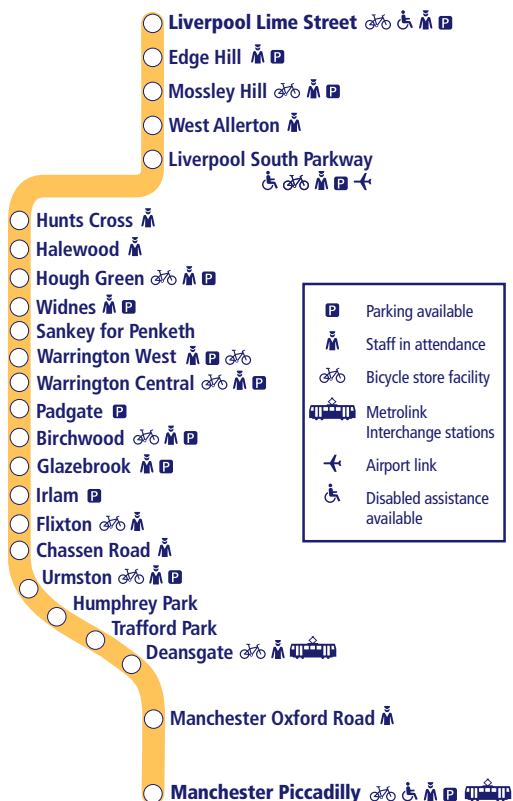

Train times

2 June – 14 December 2024

16

Liverpool to Manchester Piccadilly via Warrington Central

This timetable shows a summary of Northern train services between **Liverpool** and **Manchester Piccadilly** via **Warrington Central**.

For services between **Liverpool** and **Manchester** via **Earlestown** see Timetable 15 .

How to read this timetable

Look down the left hand column for your departure station. Read across until you find a suitable departure time. Read down the column to find the arrival time at your destination. Through services are shown in bold type (this means you won't have to change trains). Connecting services are shown in light type. If you travel on a connecting service, change at the next station shown in bold or if you arrive on a connecting service, change at the last station shown in bold, unless a footnote advises otherwise.

Minimum connection times

All stations have a minimum connection time of 5 minutes unless stated. Manchester Piccadilly 10 minutes, Liverpool Lime Street 10 minutes, Liverpool South Parkway 7 minutes.

Community Rail Partnerships and community groups

We support a number of active community rail partnerships (CRPs) across our network. CRPs bring together local communities and the rail industry to deliver benefits to both, and encourage use of the lines they represent.

Some stations on this route are adopted by local community groups. For more information visit [northernrailway.co.uk/community](https://www.northernrailway.co.uk/community)

Planning your journey

National Rail Enquiries

For full details of all train times, fares and rail travel information anywhere on the national rail network, call **03457 48 49 50**, or visit [nationalrail.co.uk](https://www.nationalrail.co.uk)

TrainTracker™

For up to date travel information and live departures direct to your mobile, text your station **name** or **location code** to **8 49 50**.

Customers with disabilities or restricted mobility are encouraged to contact our **Customer Experience Centre** who will book assistance for you.

Call: **0800 138 5560**

Textphone: **0800 138 5561**

Email: assistance@northernrailway.co.uk

Improving our railway

Engineering work to help improve our services sometimes affects trains, particularly at weekends and bank holidays.

Visit: [northernrailway.co.uk/improvements](https://www.northernrailway.co.uk/improvements) or call National Rail Enquiries: **03457 48 49 50** to check before you travel.

Delay Repay

You can claim Delay Repay if one of our trains is late or cancelled and as a result you get to your destination station later than scheduled, whether it is our fault or not.

Visit [northernrailway.co.uk/delayrepay](https://www.northernrailway.co.uk/delayrepay) for more information.

Whilst every care has been taken to ensure the accuracy of the information contained in this timetable, we can accept no liability for any inaccuracies, and reserve the right to change information without further notice. Visit our website for the most up to date timetables and check before you travel.