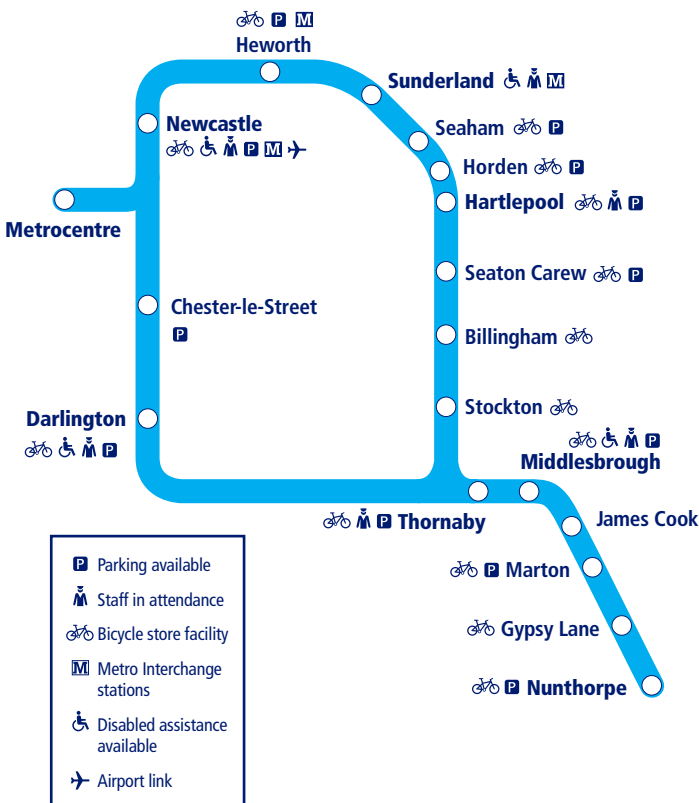

Train times

2

15 December 2024 –
17 May 2025

Nunthorpe and Middlesbrough to Newcastle and Metrocentre

NORTHERN

Go do your thing

This timetable is a summary of our train services between **Nunthorpe, Middlesbrough, Newcastle and Metrocentre**. Other trains run between **Newcastle and Metrocentre, Newcastle and Darlington**, and Metro trains run between **Newcastle and Sunderland**.

Services between **Newcastle and Sunderland** are run for NEXUS.

How to read this timetable

Look down the left hand column for your departure station. Read across until you find a suitable departure time. Read down the column to find the arrival time at your destination. Through services are shown in bold type (this means you won't have to change trains). Connecting services are shown in light type. If you travel on a connecting service, change at the next station shown in bold or if you arrive on a connecting service, change at the last station shown in bold, unless a footnote advises otherwise.