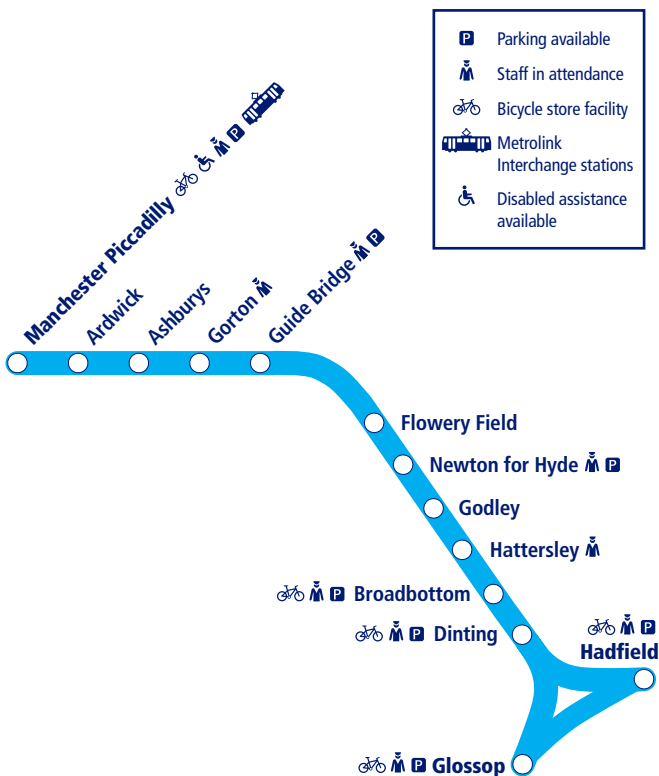

Train times

24

15 December 2024 –
17 May 2025

Manchester to Hadfield and Glossop

NORTHERN

Go do your thing