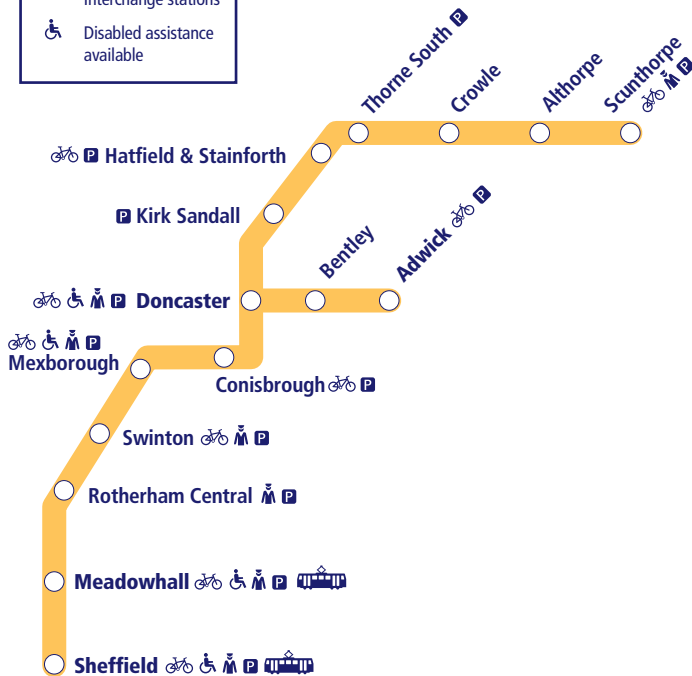

## Sheffield to Adwick and Scunthorpe

- Parking available
- Staff in attendance
- Bicycle store facility
- Supertram Interchange stations
- Disabled assistance available

This timetable shows all train services between **Sheffield and Scunthorpe/Adwick**.

### How to read this timetable

Look down the left hand column for your departure station. Read across until you find a suitable departure time. Read down the column to find the arrival time at your destination. Through services are shown in bold type (this means you won't have to change trains). Connecting services are shown in light type. If you travel on a connecting service, change at the next station shown in bold or if you arrive on a connecting service, change at the last station shown in bold, unless a footnote advises otherwise.