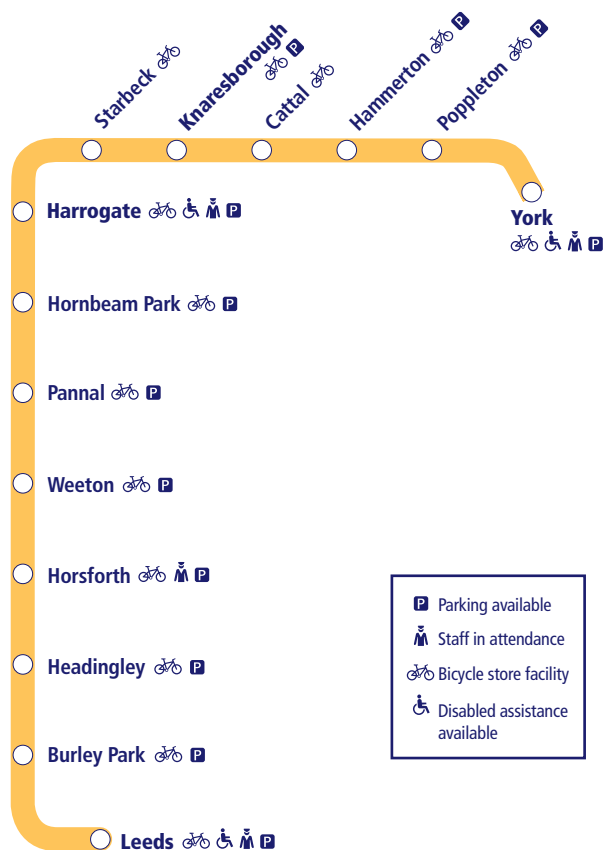

Train times

2 June – 14 December 2024

29

York to Harrogate and Leeds (Harrogate Line)

This timetable shows the Northern train service between **Leeds and Knaresborough** and between **Leeds and York via Harrogate**. Other trains also run between **Leeds and York** via other routes.

How to read this timetable

Look down the left hand column for your departure station. Read across until you find a suitable departure time. Read down the column to find the arrival time at your destination. Through services are shown in bold type (this means you won't have to change trains). Connecting services are shown in light type. If you travel on a connecting service, change at the next station shown in bold or if you arrive on a connecting service, change at the last station shown in bold, unless a footnote advises otherwise.

Minimum connection times

All stations have a minimum connection time of 5 minutes unless stated. Leeds 10 minutes and York 8 minutes.

Community Rail Partnerships and community groups

We support a number of active community rail partnerships (CRPs) across our network. CRPs bring together local communities and the rail industry to deliver benefits to both, and encourage use of the lines they represent.

TrainTracker™

For up to date travel information and live departures direct to your mobile, text your station **name** or **location code** to **8 49 50**.

Customers with disabilities or restricted mobility are encouraged to contact our **Customer Experience Centre** who will book assistance for you.