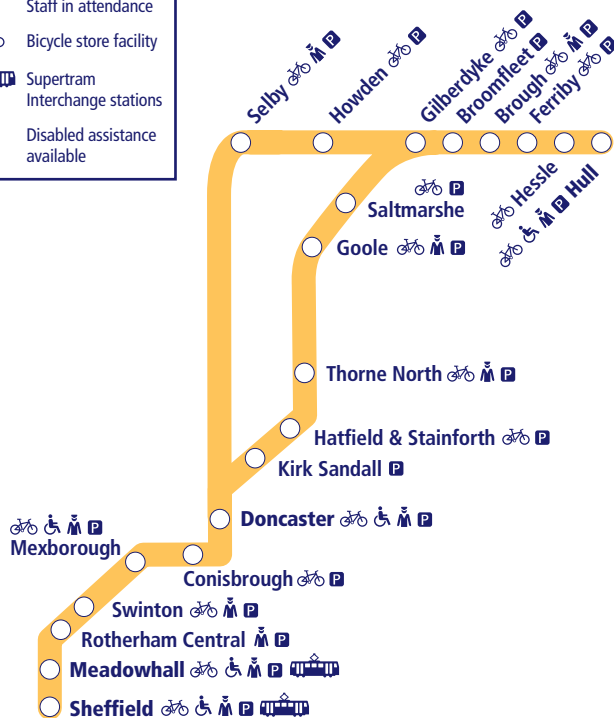

## Hull to Doncaster and Sheffield

- Parking available
- Staff in attendance
- Bicycle store facility
- Supertram Interchange stations
- Disabled assistance available

This timetable shows a summary of Northern train services between **Hull and Doncaster/Sheffield**. Other trains also run between **Goole and Doncaster**, **Doncaster and Sheffield**, and Meadowhall and Sheffield. Other services are available between **Hull and Gilberdyke**.

### How to read this timetable

Look down the left hand column for your departure station. Read across until you find a suitable departure time. Read down the column to find the arrival time at your destination. Through services are shown in bold type (this means you won't have to change trains). Connecting services are shown in light type. If you travel on a connecting service, change at the next station shown in bold or if you arrive on a connecting service, change at the last station shown in bold, unless a footnote advises otherwise.