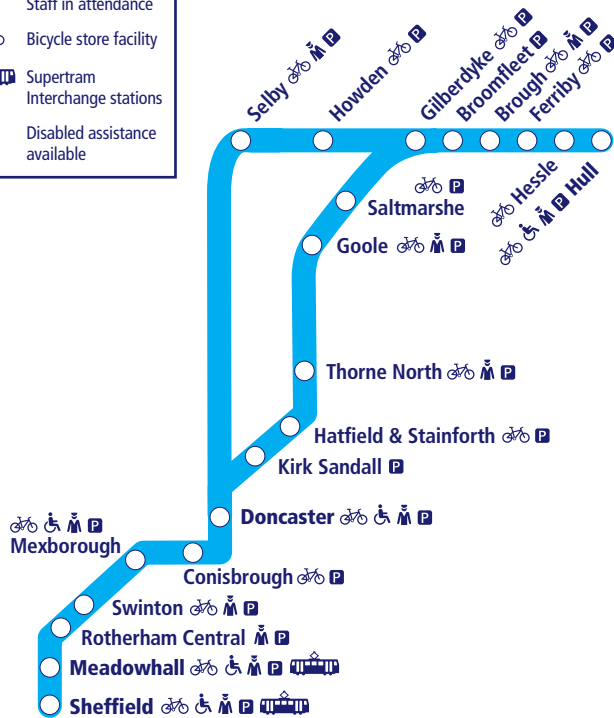

# Train times

## Hull to Doncaster and Sheffield

- Parking available
- Staff in attendance
- Bicycle store facility
- Supertram Interchange stations
- Disabled assistance available

This timetable shows a summary of Northern train services between **Hull and Doncaster/Sheffield**. Other trains also run between **Goole and Doncaster**, **Doncaster and Sheffield**, and Meadowhall and Sheffield. Other services are available between **Hull and Gilberdyke**.

### How to read this timetable

Look down the left hand column for your departure station. Read across until you find a suitable departure time. Read down the column to find the arrival time at your destination. Through services are shown in bold type (this means you won't have to change trains). Connecting services are shown in light type. If you travel on a connecting service, change at the next station shown in bold or if you arrive on a connecting service, change at the last station shown in bold, unless a footnote advises otherwise.