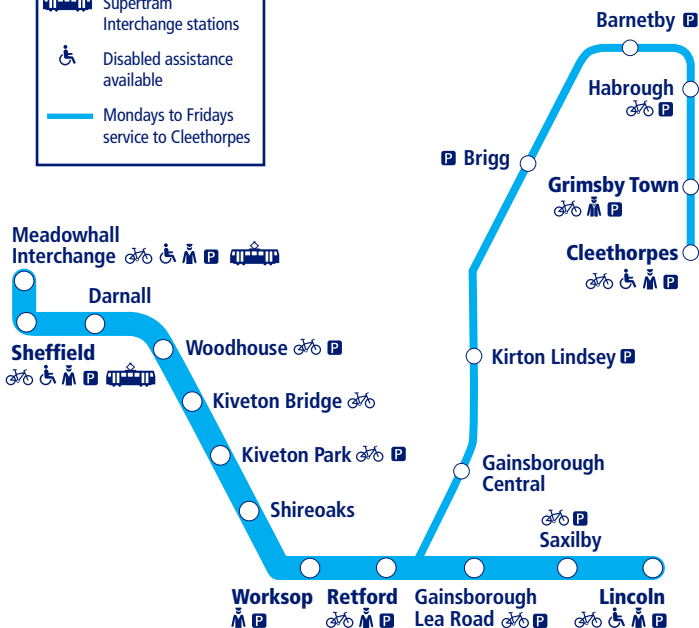

Train times

32

15 December 2024 –
17 May 2025

Sheffield to Gainsborough to Lincoln/Cleethorpes

- Parking available
- Staff in attendance
- Bicycle store facility
- Supertram Interchange stations
- Disabled assistance available
- Mondays to Fridays service to Cleethorpes

NORTHERN

Go do your thing

This timetable shows the Northern service between **Sheffield and Lincoln**.

How to read this timetable

Look down the left hand column for your departure station. Read across until you find a suitable departure time. Read down the column to find the arrival time at your destination. Through services are shown in bold type (this means you won't have to change trains). Connecting services are shown in light type. If you travel on a connecting service, change at the next station shown in bold or if you arrive on a connecting service, change at the last station shown in bold, unless a footnote advises otherwise.