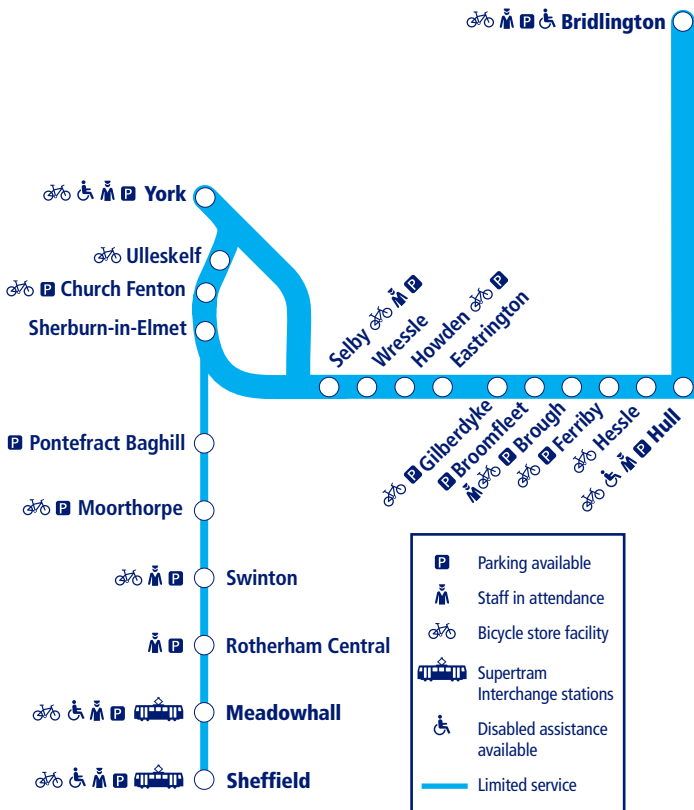

Train times

15 December 2024 –
17 May 2025

34

York to Selby and Hull and York to Sheffield via Pontefract Baghill

NORTHERN

Go do your thing

This timetable shows a summary of Northern services between **York** and **Hull/Bridlington**. Other trains also run between **Selby and Hull**.

The local train service between **York and Sheffield via Pontefract** is shown in a separate table within this leaflet.

Other trains also run between **York and Sheffield, via Leeds or Doncaster**.

How to read this timetable

Look down the left hand column for your departure station. Read across until you find a suitable departure time. Read down the column to find the arrival time at your destination. Through services are shown in bold type (this means you won't have to change trains). Connecting services are shown in light type. If you travel on a connecting service, change at the next station shown in bold or if you arrive on a connecting service, change at the last station shown in bold, unless a footnote advises otherwise.

Minimum connection times

All stations have a minimum connection time of 5 minutes unless stated. Sheffield 7 minutes and York 8 minutes.

Community Rail Partnerships and community groups

We support a number of active community rail partnerships (CRPs) across our network. CRPs bring together local communities and the rail industry to deliver benefits to both, and encourage use of the lines they represent.