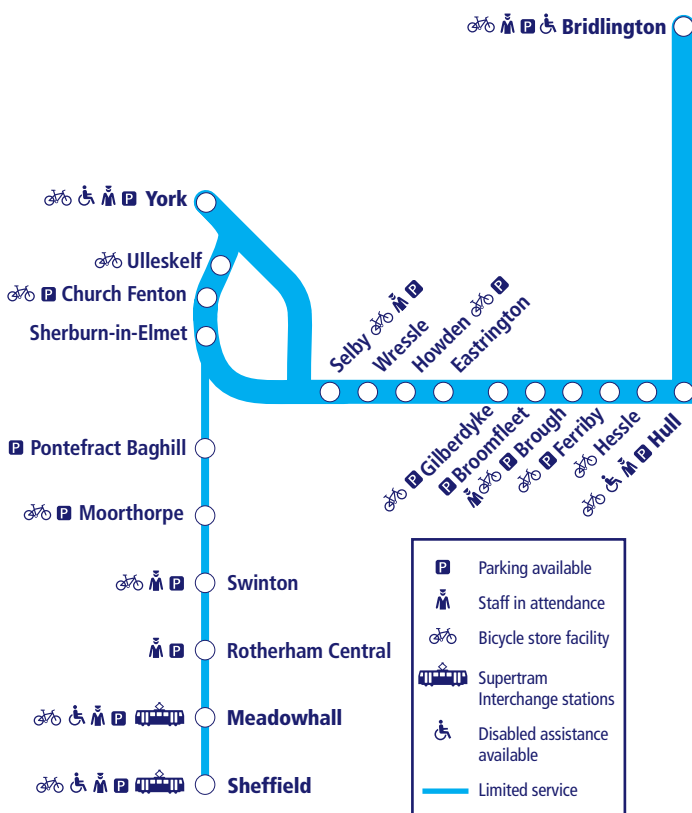

Train times

34

15 December 2024 –
17 May 2025

York to Selby and Hull and York to Sheffield via Pontefract Baghill

This timetable shows a summary of Northern services between **York and Hull/ Bridlington**. Other trains also run between **Selby and Hull**.

The local train service between **York and Sheffield via Pontefract** is shown in a separate table within this leaflet.

Other trains also run between **York and Sheffield, via Leeds or Doncaster**.

How to read this timetable

Look down the left hand column for your departure station. Read across until you find a suitable departure time. Read down the column to find the arrival time at your destination. Through services are shown in bold type (this means you won't have to change trains). Connecting services are shown in light type. If you travel on a connecting service, change at the next station shown in bold or if you arrive on a connecting service, change at the last station shown in bold, unless a footnote advises otherwise.

Minimum connection times

All stations have a minimum connection time of 5 minutes unless stated. Sheffield 7 minutes and York 8 minutes.

Community Rail Partnerships and community groups

We support a number of active community rail partnerships (CRPs) across our network. CRPs bring together local communities and the rail industry to deliver benefits to both, and encourage use of the lines they represent.