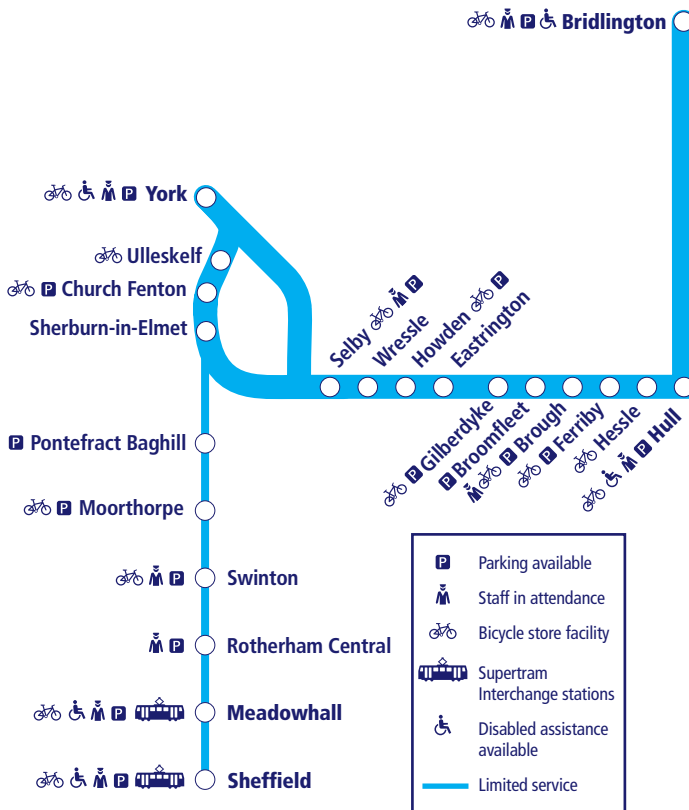

Train times

34

15 December 2024 –
17 May 2025

York to Selby and Hull and York to Sheffield via Pontefract Baghill

This timetable shows a summary of Northern services between **York and Hull/ Bridlington**. Other trains also run between **Selby and Hull**.

The local train service between **York and Sheffield via Pontefract** is shown in a separate table within this leaflet.

Other trains also run between **York and Sheffield, via Leeds or Doncaster**.

How to read this timetable

Look down the left hand column for your departure station. Read across until you find a suitable departure time. Read down the column to find the arrival time at your destination. Through services are shown in bold type (this means you won't have to change trains). Connecting services are shown in light type. If you travel on a connecting service, change at the next station shown in bold or if you arrive on a connecting service, change at the last station shown in bold, unless a footnote advises otherwise.

Minimum connection times

All stations have a minimum connection time of 5 minutes unless stated. Sheffield 7 minutes and York 8 minutes.

Community Rail Partnerships and community groups

We support a number of active community rail partnerships (CRPs) across our network. CRPs bring together local communities and the rail industry to deliver benefits to both, and encourage use of the lines they represent.