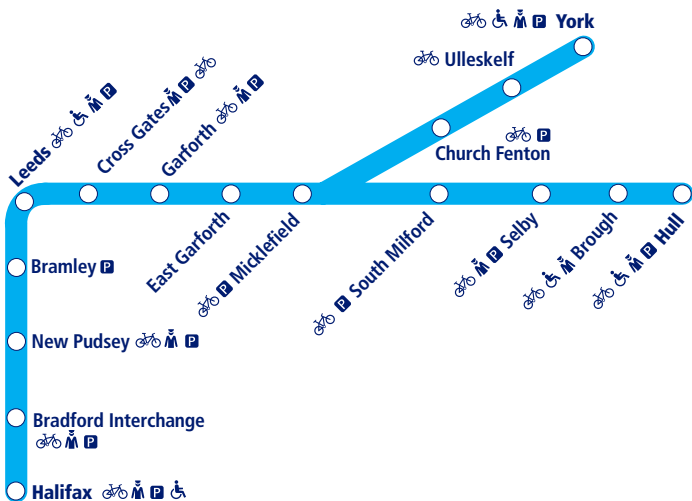

Train times

35

15 December 2024 –
17 May 2025

Halifax to Hull and Leeds to York

-  Parking available
-  Staff in attendance
-  Bicycle store facility
-  Disabled assistance available

NORTHERN

Go do your thing

This timetable shows a summary of local stopping services between **Halifax and Hull** and stopping services between **York, Selby and Leeds**.

How to read this timetable

Look down the left hand column for your departure station. Read across until you find a suitable departure time. Read down the column to find the arrival time at your destination. Through services are shown in bold type (this means you won't have to change trains). Connecting services are shown in light type. If you travel on a connecting service, change at the next station shown in bold or if you arrive on a connecting service, change at the last station shown in bold, unless a footnote advises otherwise.