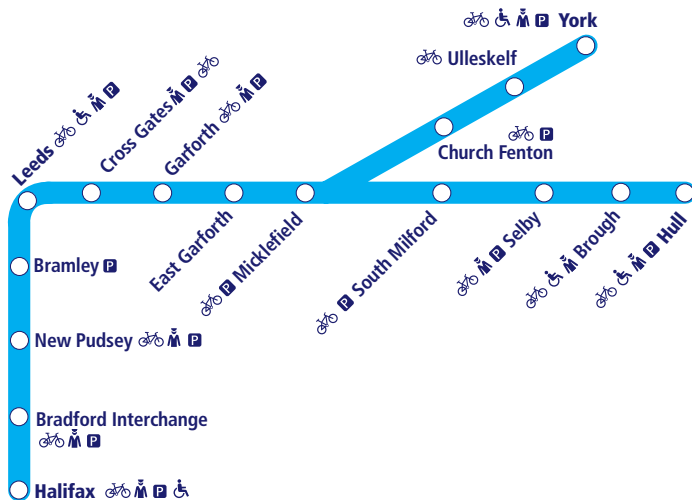

Train times

35

15 December 2024 –
17 May 2025

Halifax to Hull and Leeds to York

- Parking available
- Staff in attendance
- Bicycle store facility
- Disabled assistance available

This timetable shows a summary of local stopping services between **Halifax and Hull** and stopping services between **York, Selby and Leeds**.

How to read this timetable

Look down the left hand column for your departure station. Read across until you find a suitable departure time. Read down the column to find the arrival time at your destination. Through services are shown in bold type (this means you won't have to change trains). Connecting services are shown in light type. If you travel on a connecting service, change at the next station shown in bold or if you arrive on a connecting service, change at the last station shown in bold, unless a footnote advises otherwise.

Minimum connection times

All stations have a minimum connection time of 5 minutes unless stated. Leeds 10 minutes and York 8 minutes.

Community Rail Partnerships and community groups

We support a number of active community rail partnerships (CRPs) across our network. CRPs bring together local communities and the rail industry to deliver benefits to both, and encourage use of the lines they represent.