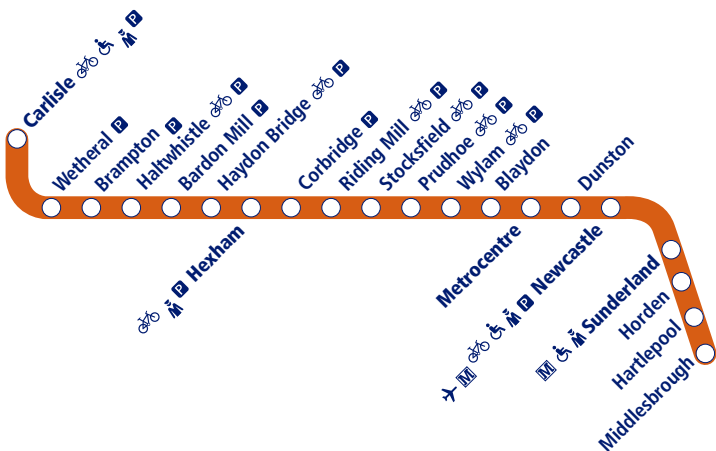

Train times

2 October 2023 –
9 December 2023

4

Sunderland and Newcastle to Hexham and Carlisle

-  Parking available
-  Staff in attendance
-  Bicycle store facility
-  Metro Interchange stations
-  Disabled assistance available
-  Airport link

NORTHERN

Go do your thing

This timetable shows all train services between **Newcastle, Hexham** and **Carlisle**.

How to read this timetable

Look down the left hand column for your departure station. Read across until you find a suitable departure time. Read down the column to find the arrival time at your destination. Through services are shown in bold type (this means you won't have to change trains). Connecting services are shown in light type. If you travel on a connecting service, change at the next station shown in bold or if you arrive on a connecting service, change at the last station shown in bold, unless a footnote advises otherwise.