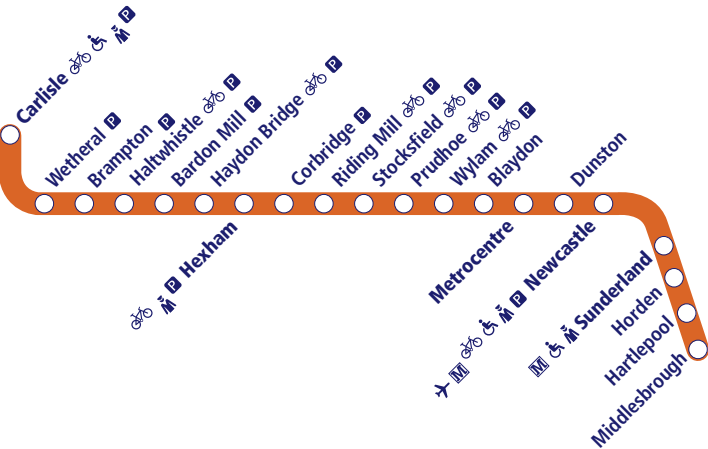

Train times

4

7 October –
14 December 2024

Sunderland and Newcastle to Hexham and Carlisle

- Parking available
- Staff in attendance
- Bicycle store facility
- Metro Interchange stations
- Disabled assistance available
- Airport link

This timetable shows all train services between **Newcastle, Hexham and Carlisle**.

How to read this timetable

Look down the left hand column for your departure station. Read across until you find a suitable departure time. Read down the column to find the arrival time at your destination. Through services are shown in bold type (this means you won't have to change trains). Connecting services are shown in light type. If you travel on a connecting service, change at the next station shown in bold or if you arrive on a connecting service, change at the last station shown in bold, unless a footnote advises otherwise.