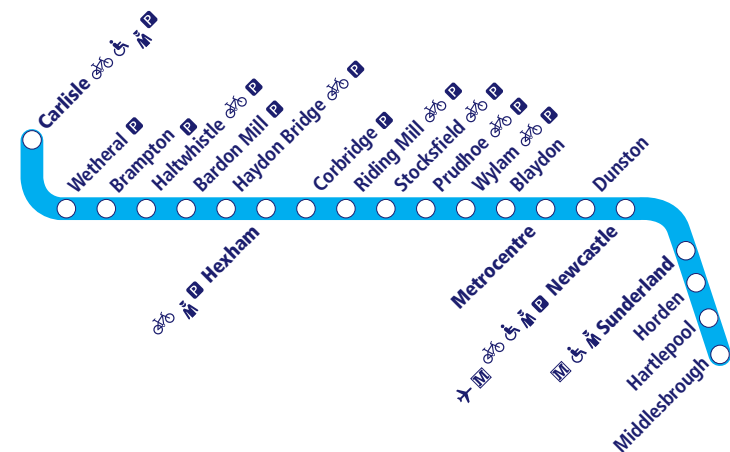

# Train times

## Sunderland and Newcastle to Hexham and Carlisle

- Parking available
- Staff in attendance
- Bicycle store facility
- Metro Interchange stations
- Disabled assistance available
- Airport link

This timetable shows all train services between **Newcastle, Hexham and Carlisle**.