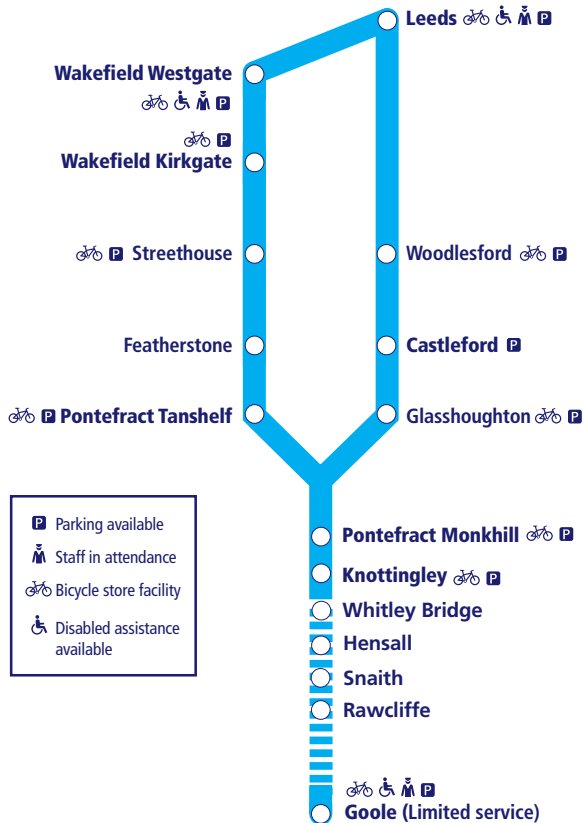

# Train times

## Leeds and Wakefield to Knottingley and Goole (Pontefract Line)

This timetable shows all Northern train services between **Leeds and Goole via Pontefract**.