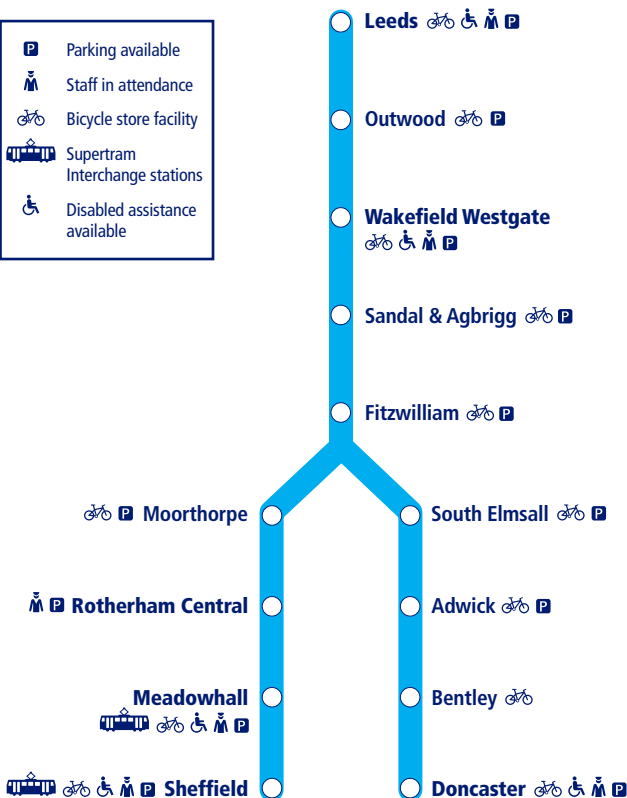

# Train times

## Leeds to Sheffield and Doncaster (Wakefield Line)

	Parking available
	Staff in attendance
	Bicycle store facility
	Supertram Interchange stations
	Disabled assistance available

NORTHERN

Go do your thing

This timetable shows all Northern train services between **Leeds and Sheffield via Moorthorpe**.