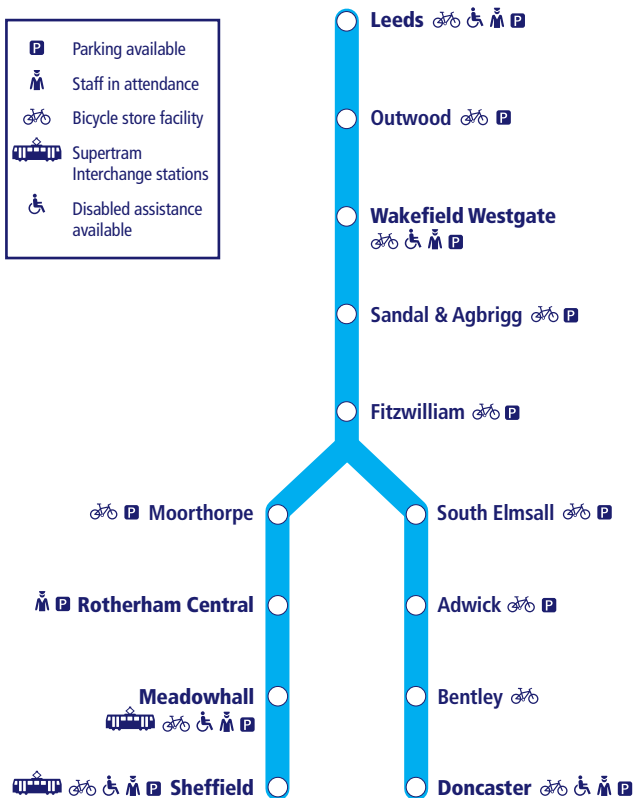

Train times

42

15 December 2024 –
17 May 2025

Leeds to Sheffield and Doncaster (Wakefield Line)

This timetable shows all Northern train services between **Leeds and Sheffield via Moorthorpe**.

How to read this timetable

Look down the left hand column for your departure station. Read across until you find a suitable departure time. Read down the column to find the arrival time at your destination. Through services are shown in bold type (this means you won't have to change trains). Connecting services are shown in light type. If you travel on a connecting service, change at the next station shown in bold or if you arrive on a connecting service, change at the last station shown in bold, unless a footnote advises otherwise.

Minimum connection times

All stations have a minimum connection time of 5 minutes unless stated. Leeds 10 minutes, Wakefield Westgate 7 minutes, Doncaster 7 minutes and Sheffield 7 minutes.

Community Rail Partnerships and community groups

TrainTracker™

For up to date travel information and live departures direct to your mobile, text your station **name** or **location code** to **8 49 50**.

Customers with disabilities or restricted mobility are encouraged to contact our **Customer Experience Centre** who will book assistance for you.