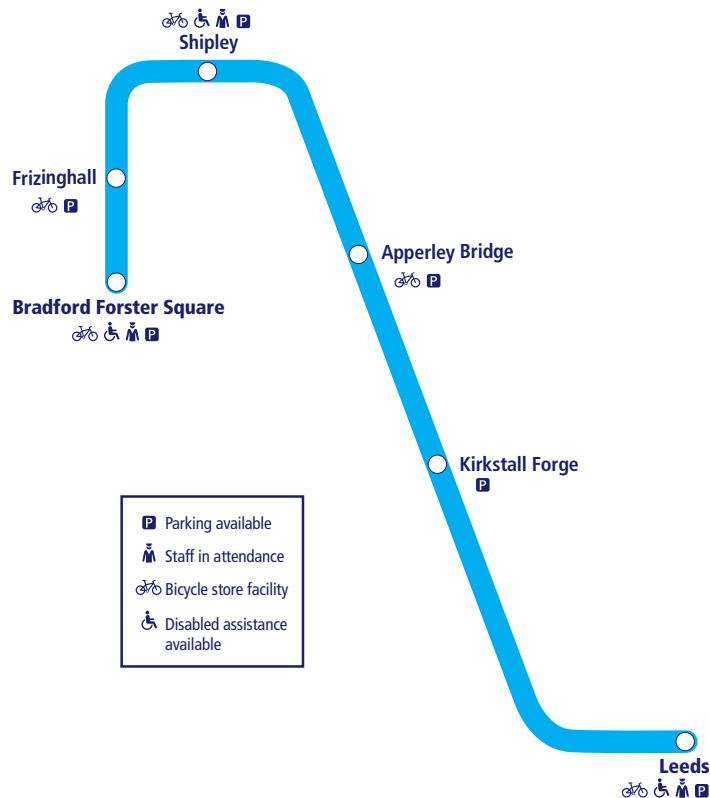

# Train times

## Bradford Forster Square to Leeds

This timetable shows all Northern services between **Leeds and Bradford Forster Square**.