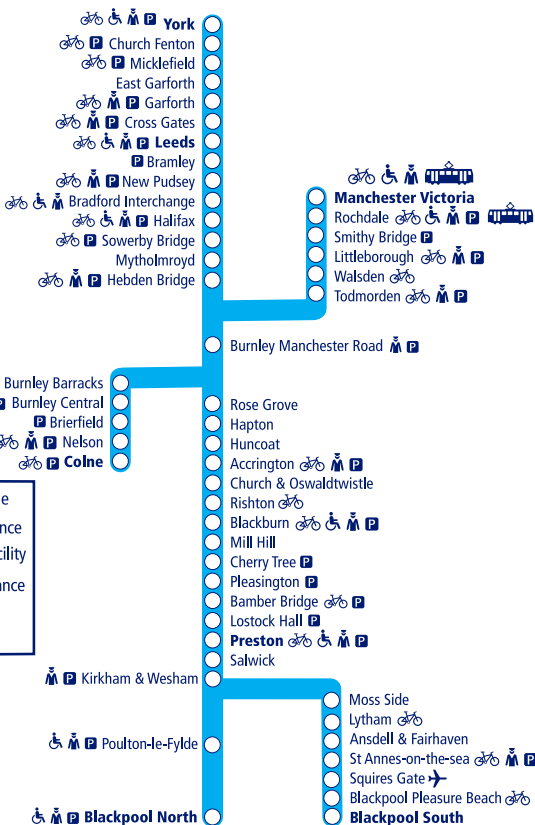

Train times

9

15 December 2024 –
17 May 2025

York, Leeds and Colne to Preston and Blackpool

Parking available

Staff in attendance

Bicycle store facility

Disabled assistance available

Airport link

NORTHERN

Go do your thing

This timetable shows all our train services between **Colne and Preston/Blackpool**, and between **York/Leeds and Blackpool**. For trains between **Clitheroe, Blackburn and Manchester Victoria** see Timetable 12. The Northern service between **Blackpool and Preston** is shown in Timetable 13.

How to read this timetable

Look down the left hand column for your departure station. Read across until you find a suitable departure time. Read down the column to find the arrival time at your destination. Through services are shown in bold type (this means you won't have to change trains). Connecting services are shown in light type. If you travel on a connecting service, change at the next station shown in bold or if you arrive on a connecting service, change at the last station shown in bold, unless a footnote advises otherwise.

TrainTracker™

For up to date travel information and live departures direct to your mobile, text your station **name** or **location code** to **8 49 50**.

Customers with disabilities or restricted mobility are encouraged to contact our **Customer Experience Centre** who will book assistance for you.