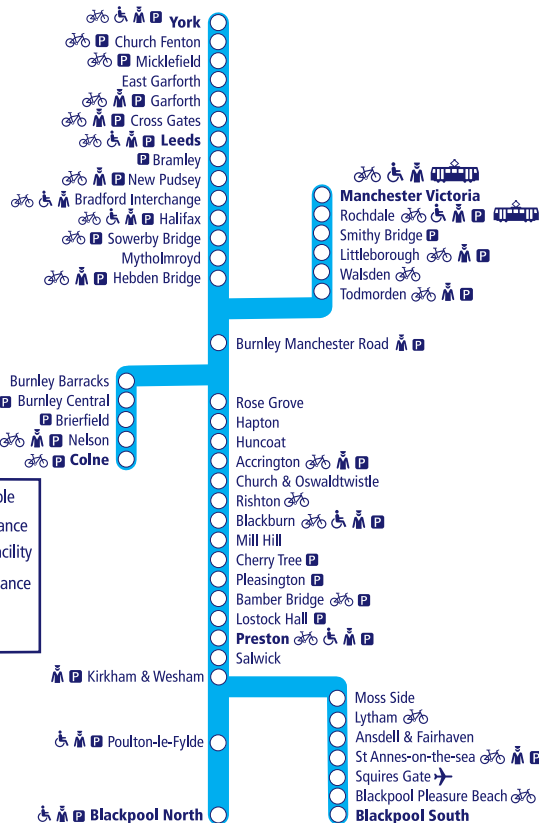

# Train times

## York, Leeds and Colne to Preston and Blackpool

This timetable shows all our train services between **Colne and Preston/Blackpool**, and between **York/Leeds and Blackpool**. For trains between **Clitheroe, Blackburn and Manchester Victoria** see Timetable 12. The Northern service between **Blackpool and Preston** is shown in Timetable 13.