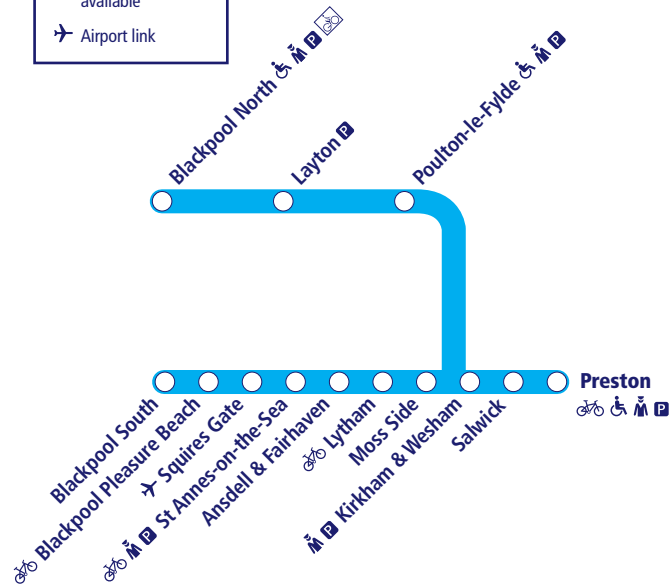

Train times

13

15 December 2024 –
17 May 2025

Preston to Blackpool

- Parking available
- Staff in attendance
- Bicycle store facility
- Bike & Go
- Disabled assistance available
- Airport link

This timetable shows the Northern train service between **Preston and Blackpool**.

How to read this timetable

Look down the left hand column for your departure station. Read across until you find a suitable departure time. Read down the column to find the arrival time at your destination. Through services are shown in bold type (this means you won't have to change trains). Connecting services are shown in light type. If you travel on a connecting service, change at the next station shown in bold or if you arrive on a connecting service, change at the last station shown in bold, unless a footnote advises otherwise.